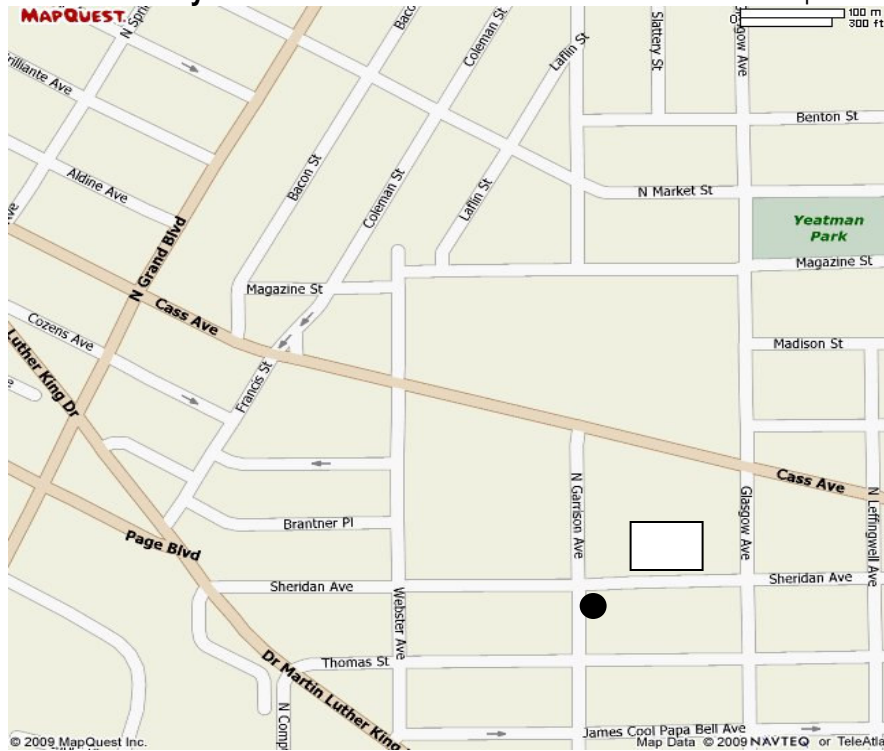

Directions to the Habitat for Humanity 2009 Build Site

Updated: 4/9/09

For internet maps and directions use 2942 Sheridan, St. Louis MO 63106, for directions to parking. Upon arrival, volunteers **MUST** sign in at the Site Support Trailer prior to working on site.

=Fenced in Parking Lot

=Site Support Trailer

Directions from South/Southwest:

Travel east on I-64 E/US-40 E Highway 40 (I-64) to exit 25 and merge onto I-270 south toward Memphis. After 6.6 miles take exit 5A and merge onto I-44 east, travel on I-44 for 12.2 miles to Grand Blvd, exit 288. Turn left (north) on Grand for 2.3 miles and turn right (east) onto Cass Ave. Travel .3 miles and turn right (south) onto N. Garrison Ave, after .1 miles turn left (east) onto to Sheridan Ave, after a ½ block park in the fenced-in lot on your left (north). Once parked, walk back to the corner of N. Garrison Ave and Sheridan Ave and sign in at the site support trailer.

Directions from the North/Northwest:

Take Interstate 70 east to Grand Blvd, exit 247. Turn south (right) onto Grand, drive 1.9 miles to Cass Ave. Turn left onto Cass, travel .3 miles and turn right (south) onto N. Garrison Ave, after .1 miles turn left (east) onto to Sheridan Ave, after a ½ block park in the fenced-in lot on your left (north). Once parked, walk back to the corner of N. Garrison Ave and Sheridan Ave and sign in at the site support trailer.

Directions from East:

Take Highway I-64 E/US-40 west toward Forest Park Ave, exit on Forest Park/Grand Blvd, exit 38A (Stay in the far right lane to merge onto Grand Blvd). Turn right (north) on Grand Blvd for .8 miles and turn right (east) onto Cass Ave. Travel .3 miles and turn right (south) onto N. Garrison Ave, after .1 miles turn left (east) onto to Sheridan Ave, after a ½ block park in the fenced-in lot on your left (north). Once parked, walk back to the corner of N. Garrison Ave and Sheridan Ave and sign in at the site support trailer.